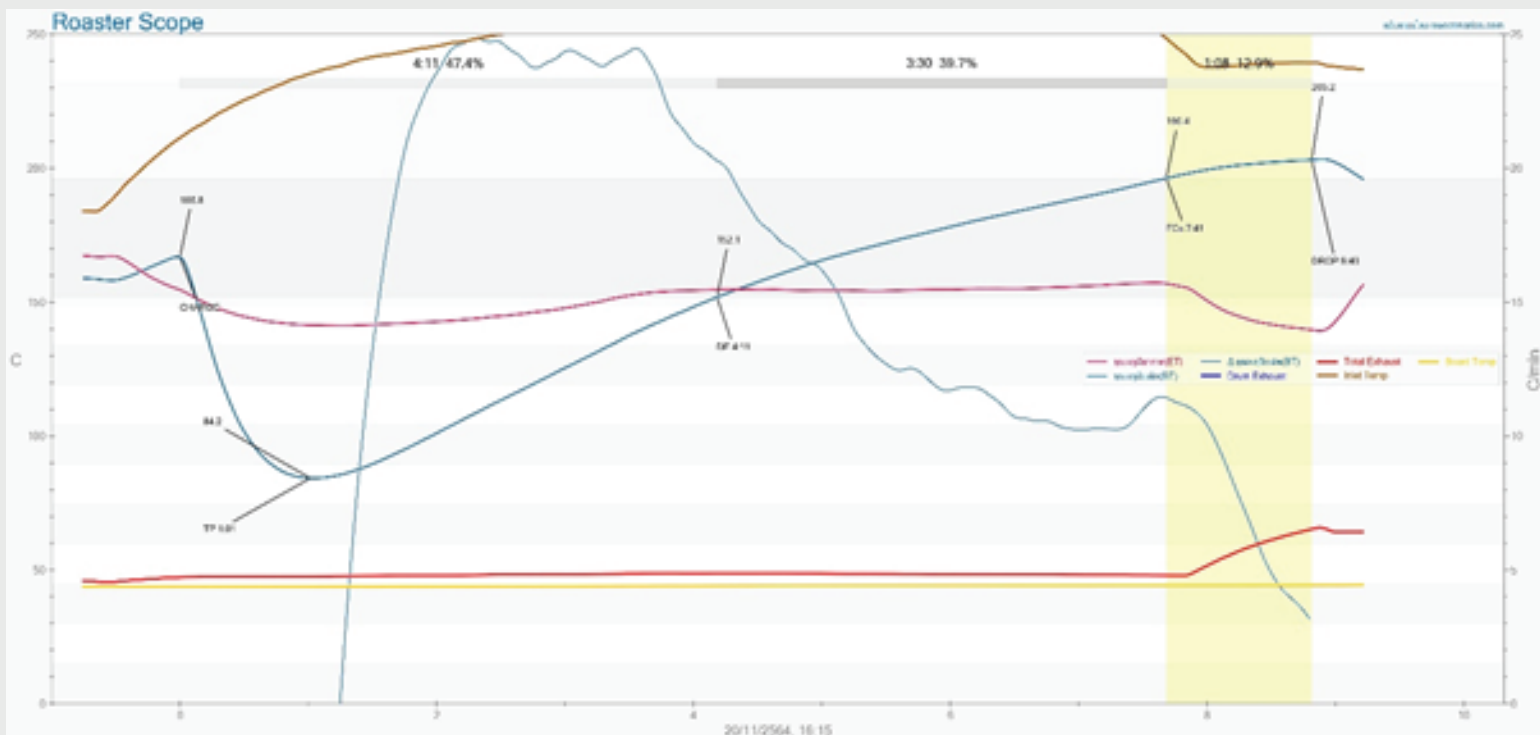

El Salvador La Nubes SHG Honey SV2104

Region

Santa Ana

Altitude

1,700 M

Varietal

Bourbon
Caturra

Bean Color

Yellow-Green

Preparation

Honey

Zone: America

Bean Size: Standard

Cupping Point: 86 Point

Moisture: 11.5%

Density: 668 g/L

Sugar, Black Tea, Raisin, Green Tangerine

Bean Importer

The Green Bean Market You Can Trust and Buy