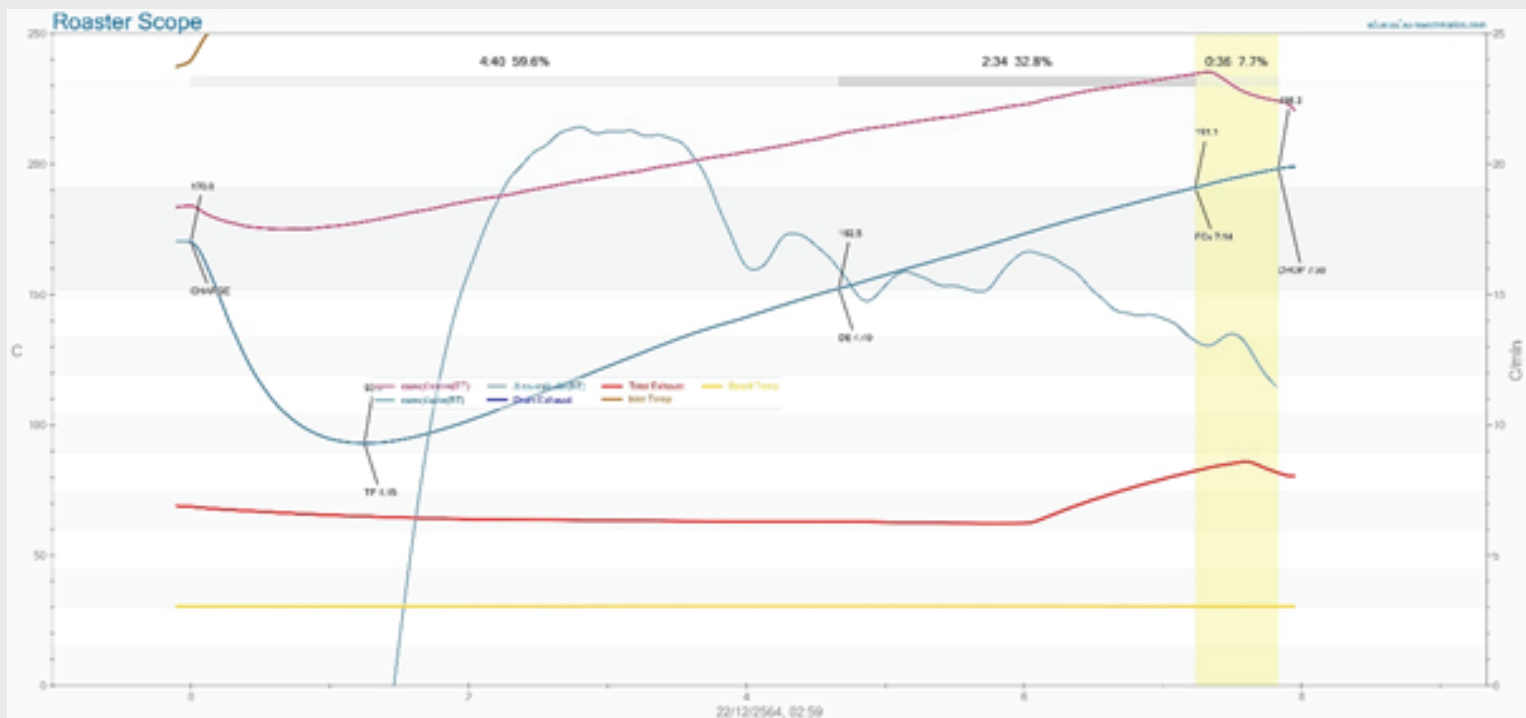

Colombia Bolivar Geisha Supremo CO2107

Region
Antioquia

Altitude
1,825 M

Varietal
Geisha

Bean Color
Pale Yellow

Preparation
Natural

Zone: America

Bean Size: Supremo

Moisture: 11.4%

Density: 651 g/L

Black Tea, Orange, Honey, Strawberry

Bean Importer

The Green Bean Market You Can Trust and Buy