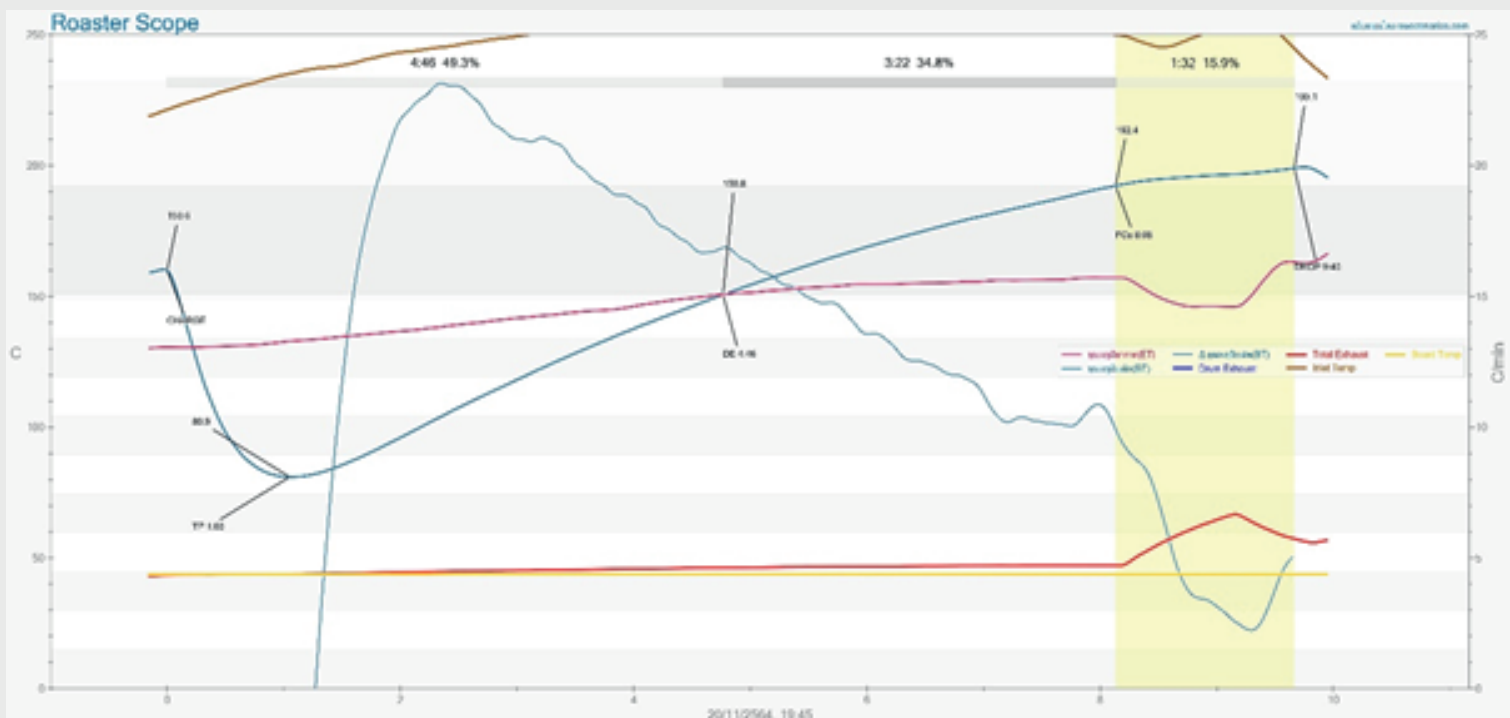

Kenya Ithithe AA Plus Washed KE2102

Region
Kiambu

Altitude
1,800 M

Varietal
SL28 / SL34
RUIRU11

Bean Color
Bluish-Green

Preparation
Washed

Zone: Africa

Bean Size: AA Plus

Cupping Point: 82 Point

Moisture: 10.8%

Density: 699 g/L

Dark Chocolate, Lime, Peach, Black Tea, Orange,
Cashew Nut, Almond

Bean Importer

The Green Bean Market You Can Trust and Buy